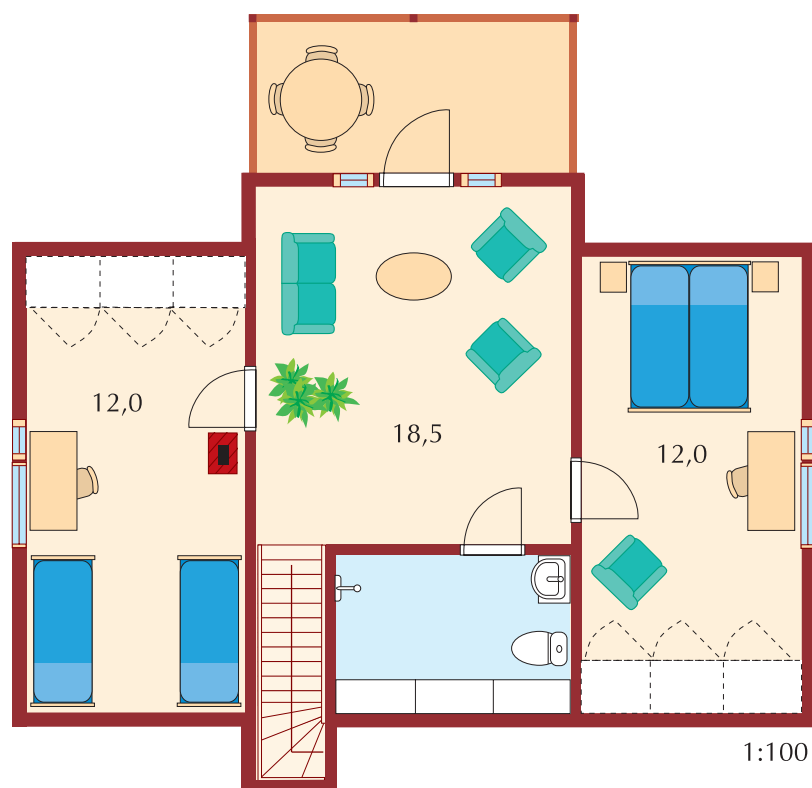

Dream collection

Lapponia House

Family dreams

Metsola 289

Downstairs	173,0 m ²
Storage attic	23,0 m ²
Gross floor area	196,0 m ²
Terrace	55,0 m ²
Garage + storage	37,5 m ²
Total area	288,5 m ²

Family dreams

Metsola 180 L

Gross floor area	162,0 m ²
Terrace	18,0 m ²
Total area	180,0 m ²

Family dreams

Metsola 163

Gross floor area
Terrace
Total area

154,0 m²
8,5 m²
163,0 m²

1:100

Family dreams

Nordia 218

Downstairs	95,0 m ²
Upstairs	74,0 m ²
Gross floor area	169,0 m ²
Terrace	33,0 m ²
Balcony	15,5 m ²
Total area	217,5 m ²

1:100

1:100

Family dreams

Nordia 178

Downstairs	104,0 m ²
Upstairs	55,0 m ²
Gross floor area	159,0 m ²
Terrace	13,0 m ²
Balcony	6,0 m ²
Total area	178,0 m ²

Family dreams

Nordia 177

Downstairs	88,5 m ²
Upstairs	65,5 m ²
Gross floor area	154,0 m ²
Terrace	15,0 m ²
Balcony	8,0 m ²
Total area	177,0 m ²

Family dreams

Nordia 145

Downstairs	78,5 m ²
Upstairs	43,5 m ²
Gross floor area	122,0 m ²
Terrace	17,0 m ²
Balcony	6,0 m ²
Total area	145,0 m ²