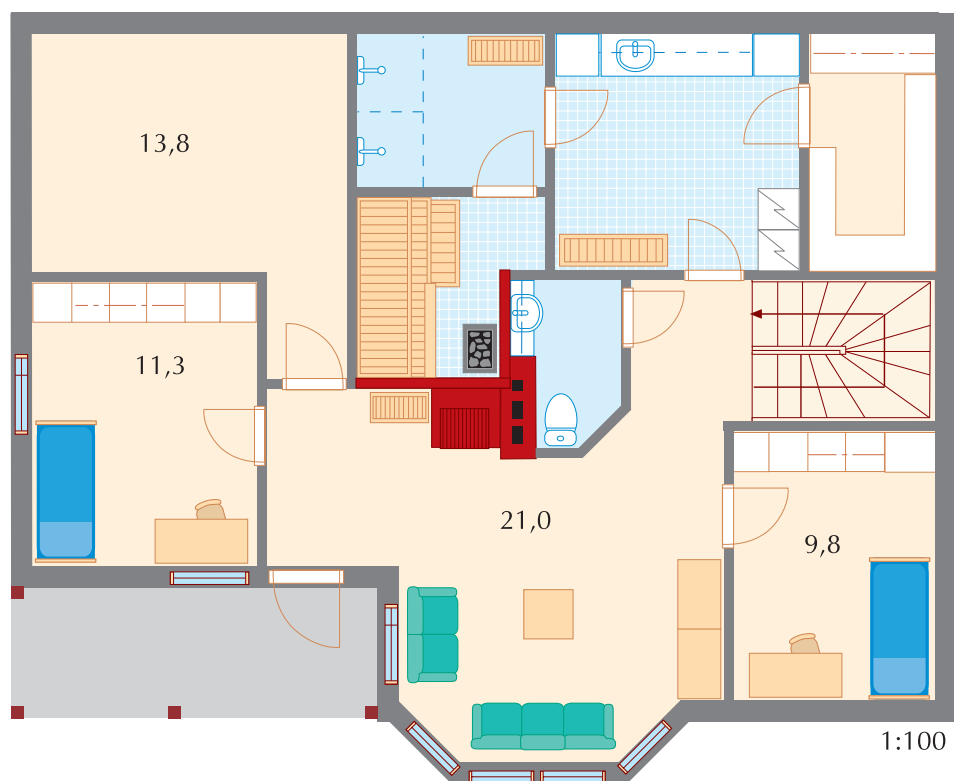

Dream collection

Lapponia House

Family dreams

Metsola 289

Downstairs	173,0 m ²
Storage attic	23,0 m ²
Gross floor area	196,0 m ²
Terrace	55,0 m ²
Garage + storage	37,5 m ²
Total area	288,5 m ²

Family dreams

Metsola 238 R

Downstairs	110,0 m ²
Upstairs	112,0 m ²
Gross floor area	222,0 m ²
Balcony	8,0 m ²
Terrace	8,0 m ²
Total area	238,0 m ²

Metsola 156

Metsola 180 L

Family dreams

Metsola 156

Gross floor area	138,0 m ²
Terrace	18,0 m ²
Total area	156,0 m ²

Metsola 180 L

Gross floor area	162,0 m ²
Terrace	18,0 m ²
Total area	180,0 m ²

Family dreams

Metsola 163

Gross floor area
Terrace
Total area

154,0 m²
8,5 m²
163,0 m²

1:100

Family dreams

Nordia 218

Downstairs	95,0 m ²
Upstairs	74,0 m ²
Gross floor area	169,0 m ²
Terrace	33,0 m ²
Balcony	15,5 m ²
Total area	217,5 m ²

1:100

1:100

Family dreams

Nordia 178

Downstairs	104,0 m ²
Upstairs	55,0 m ²
Gross floor area	159,0 m ²
Terrace	13,0 m ²
Balcony	6,0 m ²
Total area	178,0 m ²