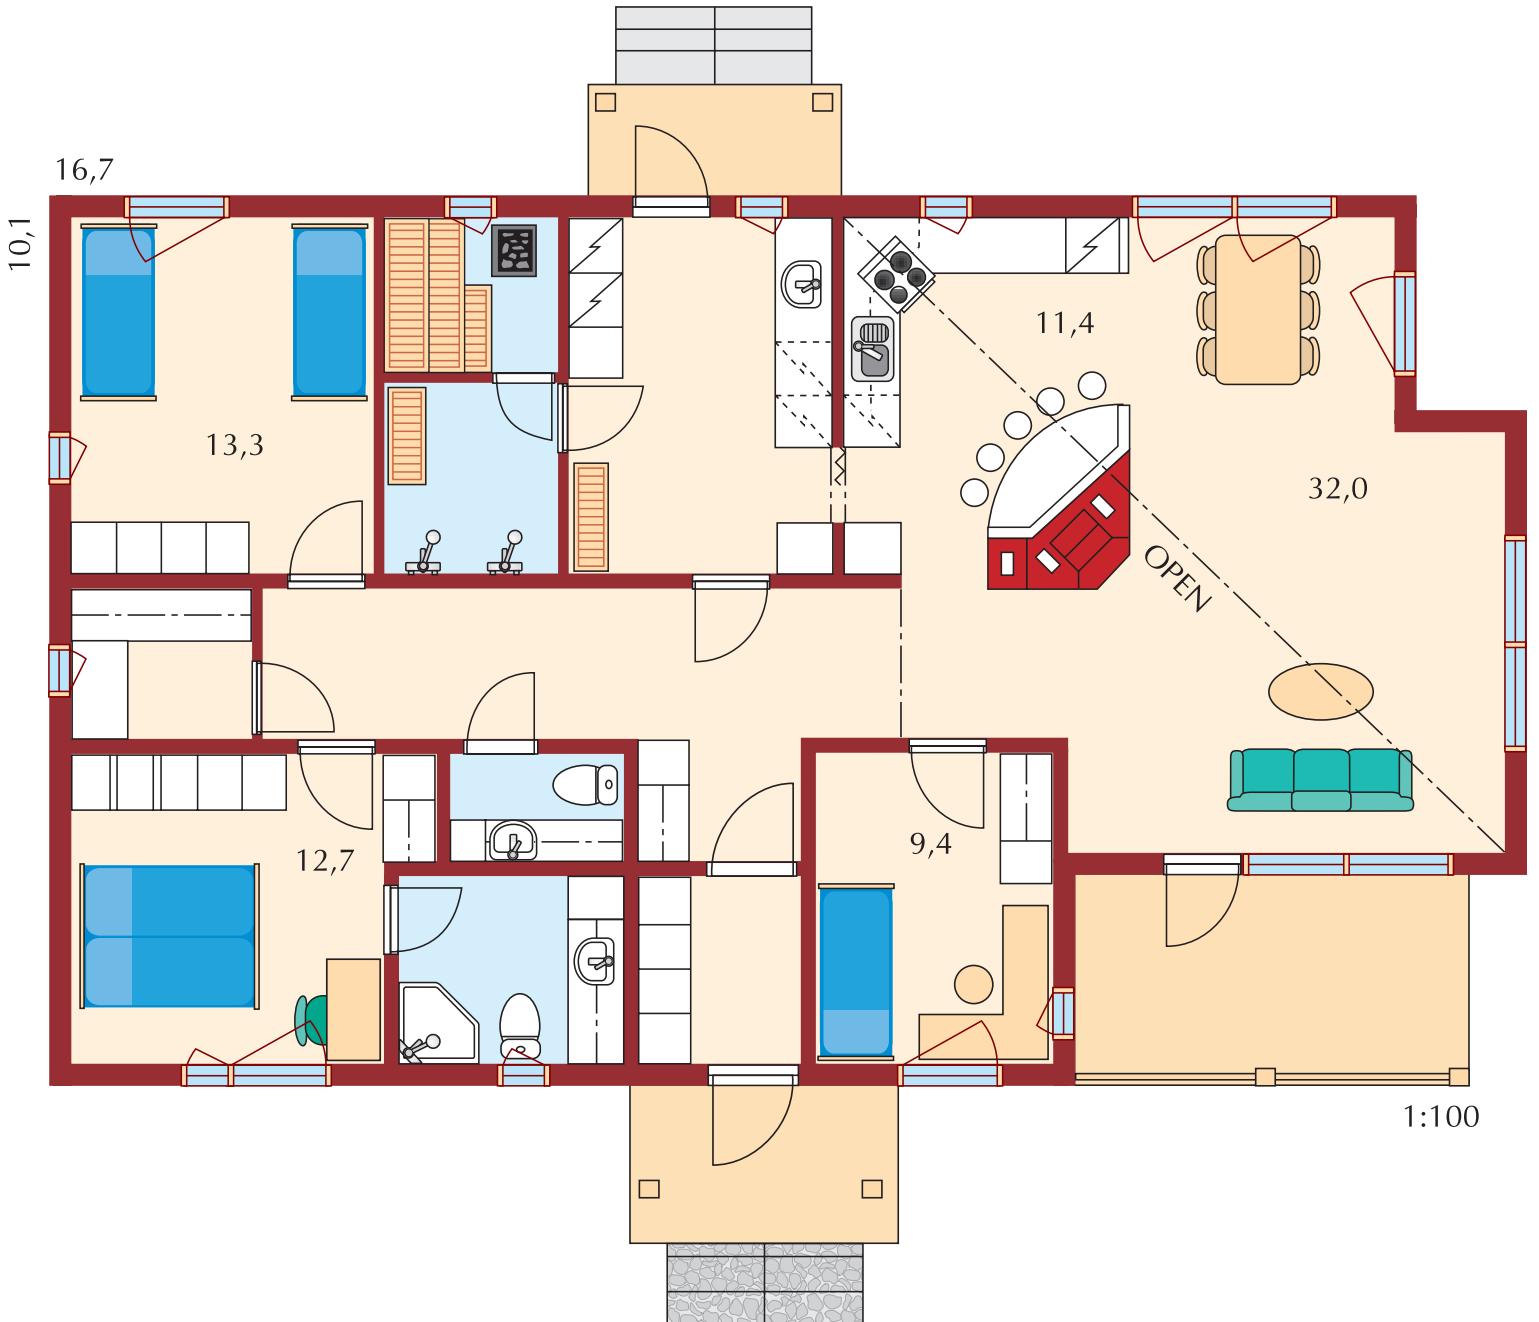

Dream collection

Lapponia House

Family dreams

Metsola 289

Downstairs	173,0 m ²
Storage attic	23,0 m ²
Gross floor area	196,0 m ²
Terrace	55,0 m ²
Garage + storage	37,5 m ²
Total area	288,5 m ²

Family dreams

Metsola 238 R

Downstairs	110,0 m ²
Upstairs	112,0 m ²
Gross floor area	222,0 m ²
Balcony	8,0 m ²
Terrace	8,0 m ²
Total area	238,0 m ²

Metsola 156

Metsola 180 L

Family dreams

Metsola 156

Gross floor area	138,0 m ²
Terrace	18,0 m ²
Total area	156,0 m ²

Metsola 180 L

Gross floor area	162,0 m ²
Terrace	18,0 m ²
Total area	180,0 m ²

Family dreams

Metsola 163

Gross floor area
Terrace
Total area

154,0 m²
8,5 m²
163,0 m²

1:100

Family dreams

Nordia 218

Downstairs	95,0 m ²
Upstairs	74,0 m ²
Gross floor area	169,0 m ²
Terrace	33,0 m ²
Balcony	15,5 m ²
Total area	217,5 m ²

1:100

1:100

Family dreams

Nordia 178

Downstairs	104,0 m ²
Upstairs	55,0 m ²
Gross floor area	159,0 m ²
Terrace	13,0 m ²
Balcony	6,0 m ²
Total area	178,0 m ²