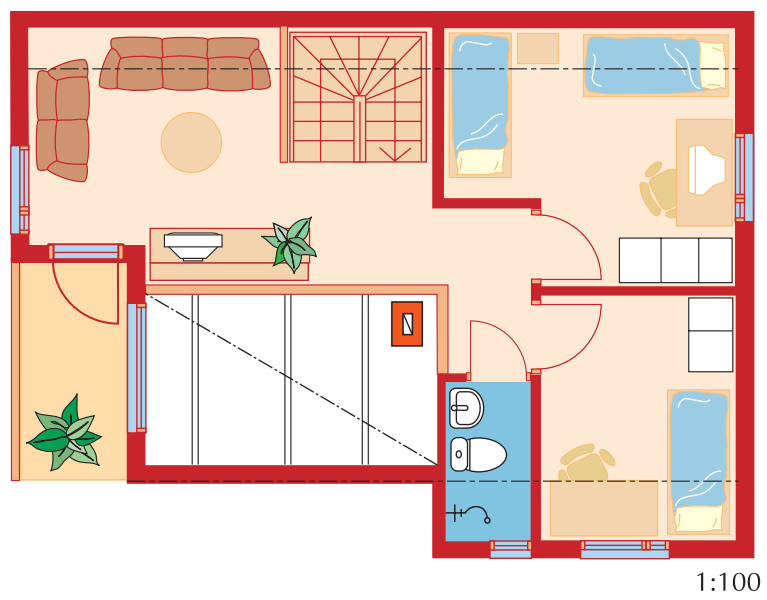

Dream collection

Lapponia House

Family dreams

Metsola 289

Downstairs	173,0 m ²
Storage attic	23,0 m ²
Gross floor area	196,0 m ²
Terrace	55,0 m ²
Garage + storage	37,5 m ²
Total area	288,5 m ²

Family dreams

Metsola 180 L

Gross floor area	162,0 m ²
Terrace	18,0 m ²
Total area	180,0 m ²

Family dreams

Metsola 163

Gross floor area
Terrace
Total area

154,0 m²
8,5 m²
163,0 m²

1:100

Family dreams

Nordia 218

Downstairs	95,0 m ²
Upstairs	74,0 m ²
Gross floor area	169,0 m ²
Terrace	33,0 m ²
Balcony	15,5 m ²
Total area	217,5 m ²

1:100

1:100

Family dreams

Nordia 178

Downstairs	104,0 m ²
Upstairs	55,0 m ²
Gross floor area	159,0 m ²
Terrace	13,0 m ²
Balcony	6,0 m ²
Total area	178,0 m ²

Family dreams

Nordia 177

Downstairs	88,5 m ²
Upstairs	65,5 m ²
Gross floor area	154,0 m ²
Terrace	15,0 m ²
Balcony	8,0 m ²
Total area	177,0 m ²

Family dreams

Nordia 145

Downstairs	78,5 m ²
Upstairs	43,5 m ²
Gross floor area	122,0 m ²
Terrace	17,0 m ²
Balcony	6,0 m ²
Total area	145,0 m ²