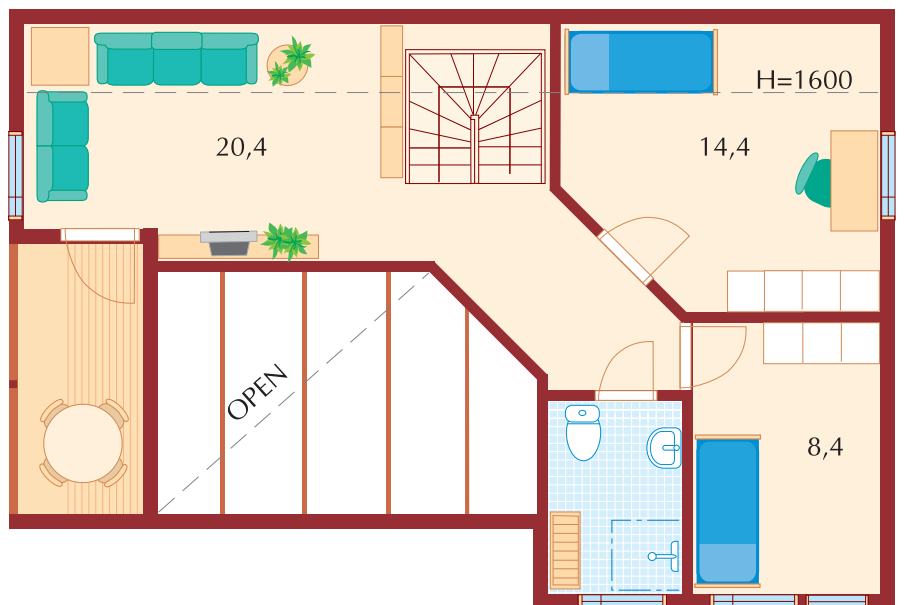

Dream collection

Lapponia House

Family dreams

Metsola 289

Downstairs	173,0 m ²
Storage attic	23,0 m ²
Gross floor area	196,0 m ²
Terrace	55,0 m ²
Garage + storage	37,5 m ²
Total area	288,5 m ²

Family dreams

Metsola 238 R

Downstairs	110,0 m ²
Upstairs	112,0 m ²
Gross floor area	222,0 m ²
Balcony	8,0 m ²
Terrace	8,0 m ²
Total area	238,0 m ²

Metsola 156

Metsola 180 L

Family dreams

Metsola 156

Gross floor area	138,0 m ²
Terrace	18,0 m ²
Total area	156,0 m ²

Metsola 180 L

Gross floor area	162,0 m ²
Terrace	18,0 m ²
Total area	180,0 m ²

Family dreams

Metsola 163

Gross floor area
Terrace
Total area

154,0 m²
8,5 m²
163,0 m²

1:100

Family dreams

Nordia 218

Downstairs	95,0 m ²
Upstairs	74,0 m ²
Gross floor area	169,0 m ²
Terrace	33,0 m ²
Balcony	15,5 m ²
Total area	217,5 m ²

1:100

1:100

Family dreams

Nordia 178

Downstairs	104,0 m ²
Upstairs	55,0 m ²
Gross floor area	159,0 m ²
Terrace	13,0 m ²
Balcony	6,0 m ²
Total area	178,0 m ²