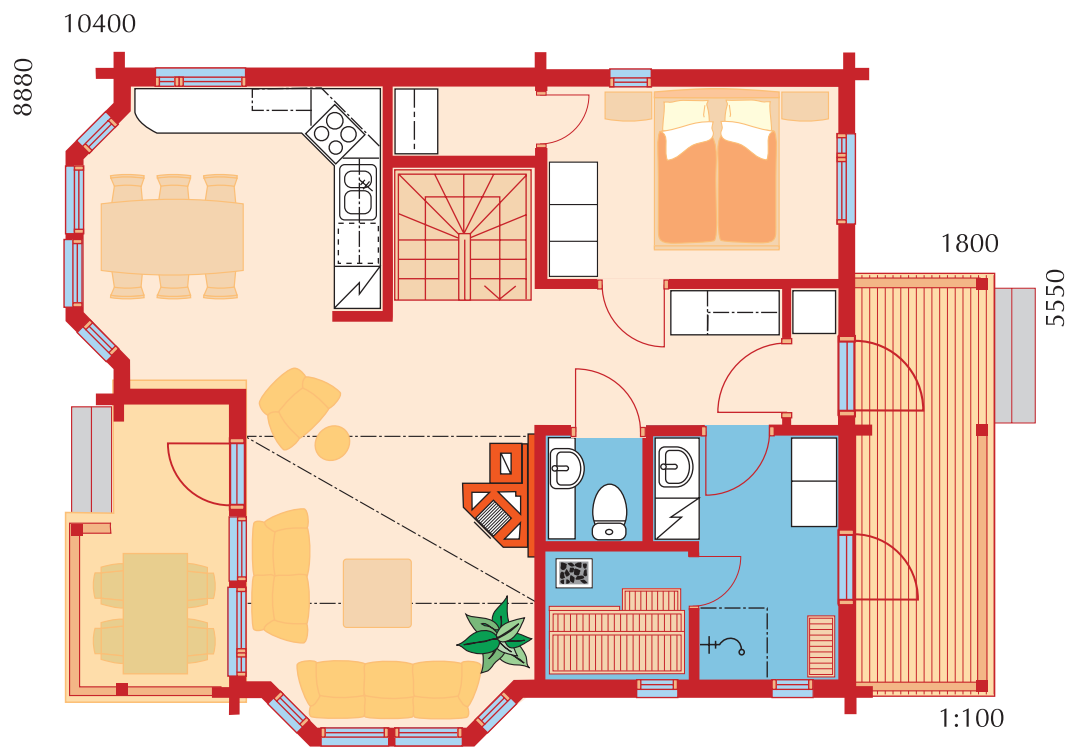

Dream collection

Lapponia House

Family dreams

Metsola 289

Downstairs	173,0 m ²
Storage attic	23,0 m ²
Gross floor area	196,0 m ²
Terrace	55,0 m ²
Garage + storage	37,5 m ²
Total area	288,5 m ²

Family dreams

Metsola 180 L

Gross floor area	162,0 m ²
Terrace	18,0 m ²
Total area	180,0 m ²

Family dreams

Metsola 163

Gross floor area
Terrace
Total area

154,0 m²
8,5 m²
163,0 m²

1:100

Family dreams

Nordia 218

Downstairs	95,0 m ²
Upstairs	74,0 m ²
Gross floor area	169,0 m ²
Terrace	33,0 m ²
Balcony	15,5 m ²
Total area	217,5 m ²

1:100

1:100

Family dreams

Nordia 178

Downstairs	104,0 m ²
Upstairs	55,0 m ²
Gross floor area	159,0 m ²
Terrace	13,0 m ²
Balcony	6,0 m ²
Total area	178,0 m ²

Family dreams

Nordia 177

Downstairs	88,5 m ²
Upstairs	65,5 m ²
Gross floor area	154,0 m ²
Terrace	15,0 m ²
Balcony	8,0 m ²
Total area	177,0 m ²

Family dreams

Nordia 145

Downstairs	78,5 m ²
Upstairs	43,5 m ²
Gross floor area	122,0 m ²
Terrace	17,0 m ²
Balcony	6,0 m ²
Total area	145,0 m ²