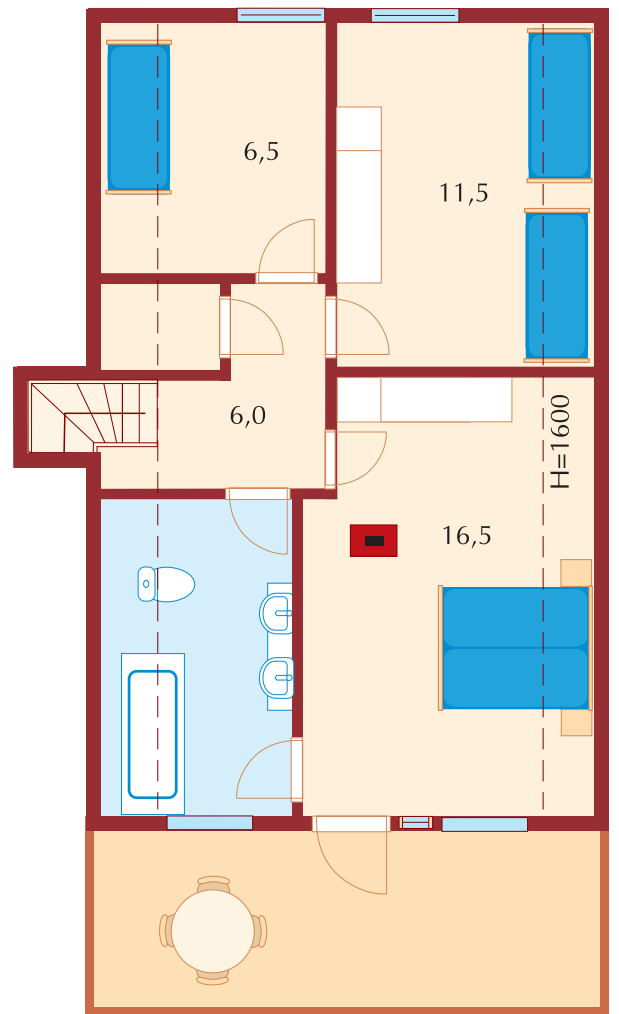

Metsola 238 R

Downstairs	110,0 m ²
Upstairs	112,0 m ²
Gross floor area	222,0 m ²
Balcony	8,0 m ²
Terrace	8,0 m ²
Total area	238,0 m ²

Metsola 156

Metsola 180 L

Family dreams

Metsola 156

Gross floor area	138,0 m ²
Terrace	18,0 m ²
Total area	156,0 m ²

Metsola 180 L

Gross floor area	162,0 m ²
Terrace	18,0 m ²
Total area	180,0 m ²

Family dreams

Metsola 163

Gross floor area
Terrace
Total area

154,0 m²
8,5 m²
163,0 m²

1:100

Family dreams

Nordia 218

Downstairs	95,0 m ²
Upstairs	74,0 m ²
Gross floor area	169,0 m ²
Terrace	33,0 m ²
Balcony	15,5 m ²
Total area	217,5 m ²

1:100

1:100

Family dreams

Nordia 178

Downstairs	104,0 m ²
Upstairs	55,0 m ²
Gross floor area	159,0 m ²
Terrace	13,0 m ²
Balcony	6,0 m ²
Total area	178,0 m ²

Family dreams

Nordia 177

Downstairs	88,5 m ²
Upstairs	65,5 m ²
Gross floor area	154,0 m ²
Terrace	15,0 m ²
Balcony	8,0 m ²
Total area	177,0 m ²

Family dreams

Nordia 145

Downstairs	78,5 m ²
Upstairs	43,5 m ²
Gross floor area	122,0 m ²
Terrace	17,0 m ²
Balcony	6,0 m ²
Total area	145,0 m ²