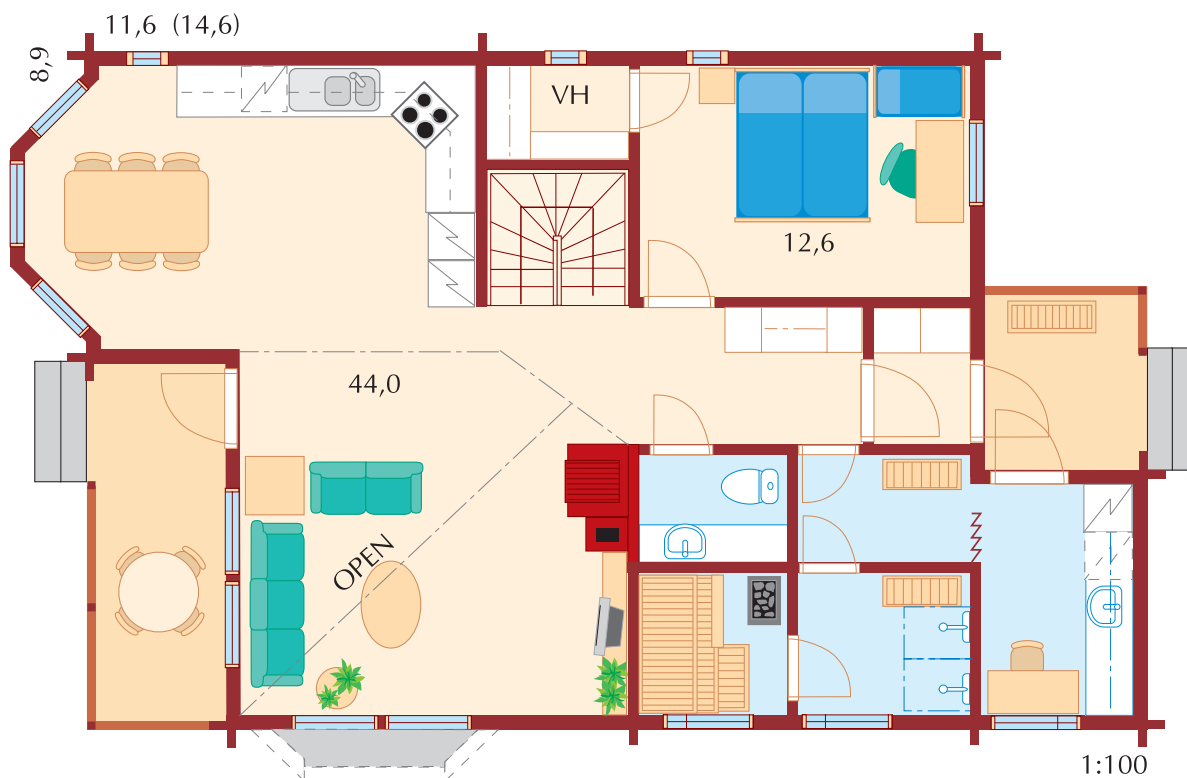

Dream collection

Lapponia House

Family dreams

Metsola 289

Downstairs	173,0 m ²
Storage attic	23,0 m ²
Gross floor area	196,0 m ²
Terrace	55,0 m ²
Garage + storage	37,5 m ²
Total area	288,5 m ²

Family dreams

Metsola 238 R

Downstairs	110,0 m ²
Upstairs	112,0 m ²
Gross floor area	222,0 m ²
Balcony	8,0 m ²
Terrace	8,0 m ²
Total area	238,0 m ²

Metsola 156

Metsola 180 L

Family dreams

Metsola 156

Gross floor area	138,0 m ²
Terrace	18,0 m ²
Total area	156,0 m ²

Metsola 180 L

Gross floor area	162,0 m ²
Terrace	18,0 m ²
Total area	180,0 m ²

Family dreams

Metsola 163

Gross floor area
Terrace
Total area

154,0 m²
8,5 m²
163,0 m²

1:100

Family dreams

Nordia 218

Downstairs	95,0 m ²
Upstairs	74,0 m ²
Gross floor area	169,0 m ²
Terrace	33,0 m ²
Balcony	15,5 m ²
Total area	217,5 m ²

1:100

1:100

Family dreams

Nordia 178

Downstairs	104,0 m ²
Upstairs	55,0 m ²
Gross floor area	159,0 m ²
Terrace	13,0 m ²
Balcony	6,0 m ²
Total area	178,0 m ²