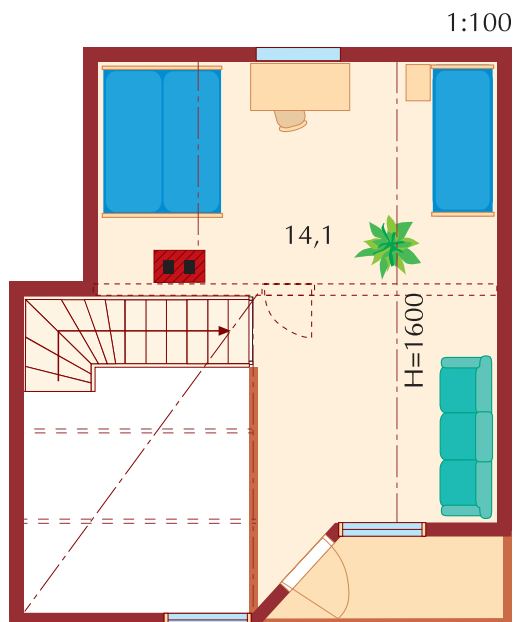

Dream collection

Lapponia House

Pinea 152/2

Pinea 152/3

Pinea 152/2

Downstairs	66,5 m ²
Upstairs	49,5 m ²
Gross floor area	116,0 m ²
Terrace	22,5 m ²
Balcony	13,5 m ²
Total area	152,0 m ²

Pinea 152/3

Downstairs	66,5 m ²
Upstairs	49,5 m ²
Gross floor area	116,0 m ²
Terrace	22,5 m ²
Balcony	13,5 m ²
Total area	152,0 m ²

Pinea 120/1

Pinea 120/2

Active life

Pinea 120/1

Downstairs	52,5 m ²
Upstairs	38,5 m ²
Gross floor area	91,0 m ²
Terrace	18,0 m ²
Balcony	12,0 m ²
Total area	121,0 m ²

Pinea 120/2

Downstairs	52,5 m ²
Upstairs	38,5 m ²
Gross floor area	91,0 m ²
Terrace	18,0 m ²
Balcony	12,0 m ²
Total area	121,0 m ²

Pinea 96

Pinea 76

Pinea 76

Downstairs	43,0 m ²
Upstairs	23,0 m ²
Gross floor area	66,0 m ²
Terrace	7,0 m ²
Balcony	3,0 m ²
Total area	76,0 m ²

Pinea 96

Downstairs	52,0 m ²
Upstairs	29,5 m ²
Gross floor area	81,5 m ²
Terrace	12,0 m ²
Balcony	3,0 m ²
Total area	95,5 m ²

Lapponia 112

Lapponia 109

Lapponia 112

Downstairs	76,0 m ²
Loft	15,5 m ²
Gross floor area	91,5 m ²
Terrace	58,5 m ²
Total area	150,0 m ²

Lapponia 109

Downstairs	69,0 m ²
Loft	15,5 m ²
Gross floor area	84,5 m ²
Terrace	38,5 m ²
Total area	123,0 m ²