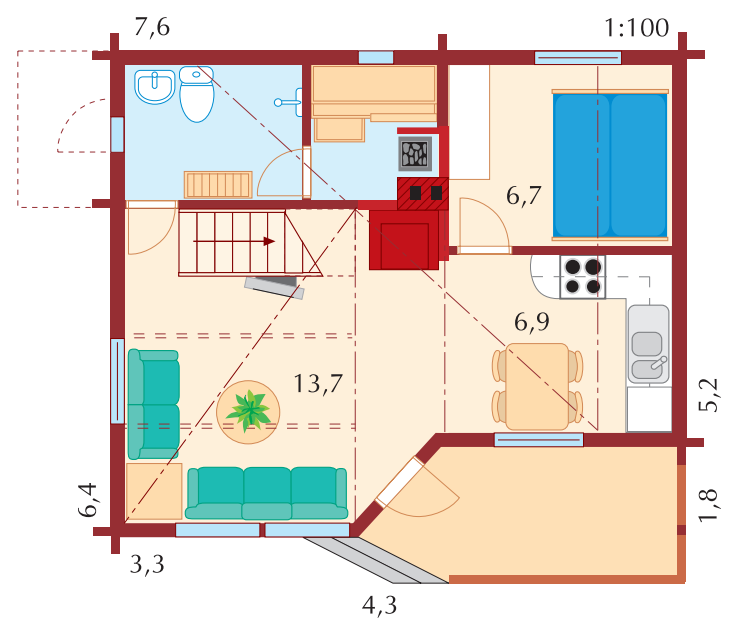

Dream collection

Lapponia House

Pinea 152/2

Pinea 152/3

Pinea 152/2

Downstairs	66,5 m ²
Upstairs	49,5 m ²
Gross floor area	116,0 m ²
Terrace	22,5 m ²
Balcony	13,5 m ²
Total area	152,0 m ²

Pinea 152/3

Downstairs	66,5 m ²
Upstairs	49,5 m ²
Gross floor area	116,0 m ²
Terrace	22,5 m ²
Balcony	13,5 m ²
Total area	152,0 m ²

Pinea 120/1

Pinea 120/2

Active life

Pinea 120/1

Downstairs	52,5 m ²
Upstairs	38,5 m ²
Gross floor area	91,0 m ²
Terrace	18,0 m ²
Balcony	12,0 m ²
Total area	121,0 m ²

Pinea 120/2

Downstairs	52,5 m ²
Upstairs	38,5 m ²
Gross floor area	91,0 m ²
Terrace	18,0 m ²
Balcony	12,0 m ²
Total area	121,0 m ²

Pinea 96

Pinea 76

Pinea 76

Downstairs	43,0 m ²
Upstairs	23,0 m ²
Gross floor area	66,0 m ²
Terrace	7,0 m ²
Balcony	3,0 m ²
Total area	76,0 m ²

Pinea 96

Downstairs	52,0 m ²
Upstairs	29,5 m ²
Gross floor area	81,5 m ²
Terrace	12,0 m ²
Balcony	3,0 m ²
Total area	95,5 m ²

Kesätunturi 105

Kesätunturi 124

Active life

Kesätunturi 124

Downstairs	87,0 m ²
Upstairs	23,5 m ²
Gross floor area	110,5 m ²
Terrace	37,0 m ²
Total area	147,5 m ²

Kesätunturi 105

Downstairs	69,0 m ²
Upstairs	16,0 m ²
Gross floor area	84,0 m ²
Terrace	36,0 m ²
Total area	120,0 m ²