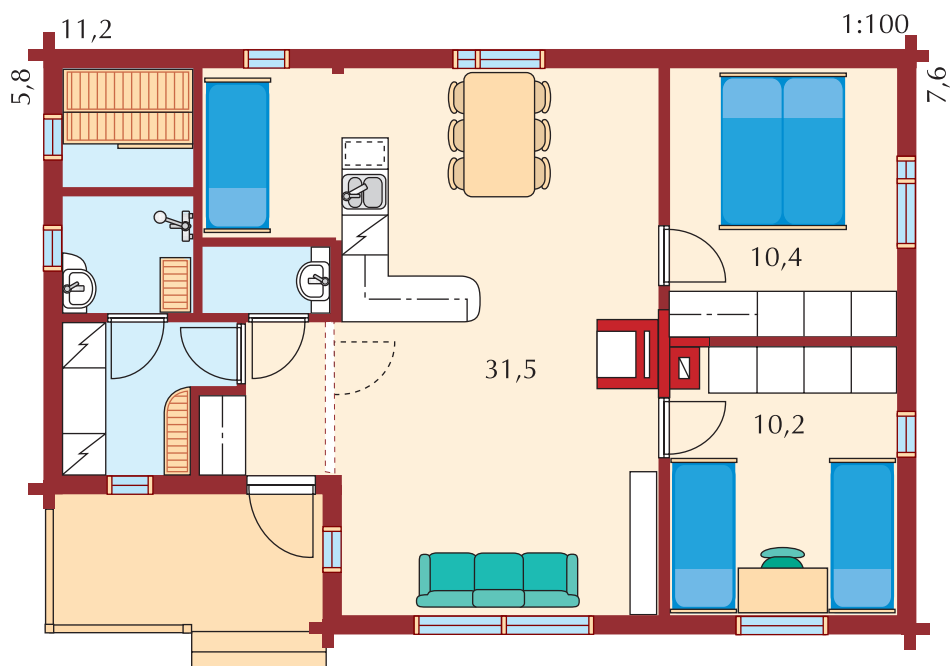

Kesätunturi 105

Kesätunturi 124

Active life

Kesätunturi 124

Downstairs	87,0 m ²
Upstairs	23,5 m ²
Gross floor area	110,5 m ²
Terrace	37,0 m ²
Total area	147,5 m ²

Kesätunturi 105

Downstairs	69,0 m ²
Upstairs	16,0 m ²
Gross floor area	84,0 m ²
Terrace	36,0 m ²
Total area	120,0 m ²

Lapponia 112

Lapponia 109

Lapponia 112

Downstairs	76,0 m ²
Loft	15,5 m ²
Gross floor area	91,5 m ²
Terrace	58,5 m ²
Total area	150,0 m ²

Lapponia 109

Downstairs	69,0 m ²
Loft	15,5 m ²
Gross floor area	84,5 m ²
Terrace	38,5 m ²
Total area	123,0 m ²

Polaria 84/1

Polaria 84/4

Polaria 84/1

Gross floor area	77,5 m ²
Terrace	6,5 m ²
Total area	84,0 m ²

Polaria 84/4

Downstairs	81,5 m ²
Loft	12,0 m ²
Gross floor area	93,5 m ²
Terrace	15,5 m ²
Total area	109,0 m ²

Polaria 83/2

Polaria 83/1

Active life

Polaria 83/2

Gross floor area 64,5 m²
Terrace 16,0 m²
Total area 83,5 m²

Polaria 83/1

Gross floor area 64,5 m²
Terrace 16,0 m²
Total area 83,5 m²