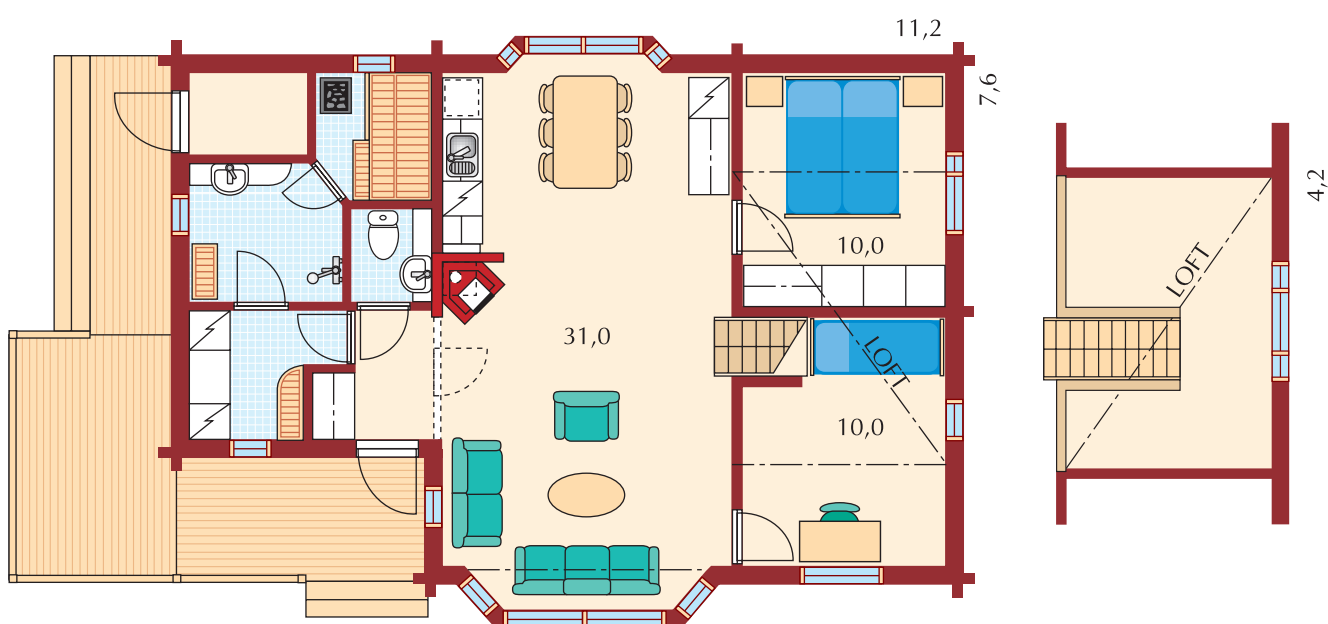

Kesätunturi 105

Kesätunturi 124

Active life

Kesätunturi 124

Downstairs	87,0 m ²
Upstairs	23,5 m ²
Gross floor area	110,5 m ²
Terrace	37,0 m ²
Total area	147,5 m ²

Kesätunturi 105

Downstairs	69,0 m ²
Upstairs	16,0 m ²
Gross floor area	84,0 m ²
Terrace	36,0 m ²
Total area	120,0 m ²

Lapponia 112

Lapponia 109

Lapponia 112

Downstairs	76,0 m ²
Loft	15,5 m ²
Gross floor area	91,5 m ²
Terrace	58,5 m ²
Total area	150,0 m ²

Lapponia 109

Downstairs	69,0 m ²
Loft	15,5 m ²
Gross floor area	84,5 m ²
Terrace	38,5 m ²
Total area	123,0 m ²

Polaria 84/1

Polaria 84/4

Polaria 84/1

Gross floor area	77,5 m ²
Terrace	6,5 m ²
Total area	84,0 m ²

Polaria 84/4

Downstairs	81,5 m ²
Loft	12,0 m ²
Gross floor area	93,5 m ²
Terrace	15,5 m ²
Total area	109,0 m ²

Polaria 83/2

Polaria 83/1

Active life

Polaria 83/2

Gross floor area 64,5 m²
Terrace 16,0 m²
Total area 83,5 m²

Polaria 83/1

Gross floor area 64,5 m²
Terrace 16,0 m²
Total area 83,5 m²