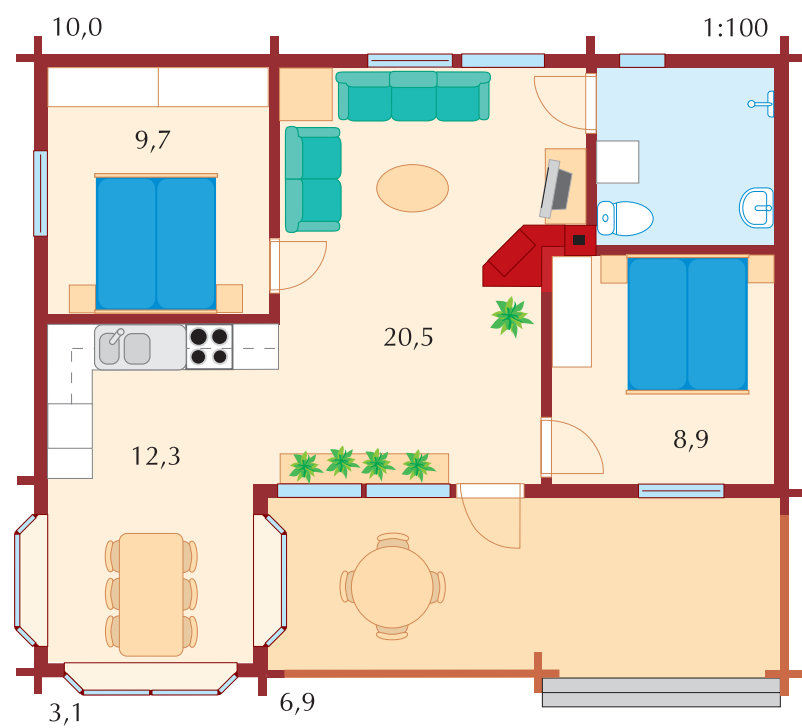

Dream collection

Lapponia House

Pinea 152/2

Pinea 152/3

Pinea 152/2

Downstairs	66,5 m ²
Upstairs	49,5 m ²
Gross floor area	116,0 m ²
Terrace	22,5 m ²
Balcony	13,5 m ²
Total area	152,0 m ²

Pinea 152/3

Downstairs	66,5 m ²
Upstairs	49,5 m ²
Gross floor area	116,0 m ²
Terrace	22,5 m ²
Balcony	13,5 m ²
Total area	152,0 m ²

Kesätunturi 105

Kesätunturi 124

Active life

Kesätunturi 124

Downstairs	87,0 m ²
Upstairs	23,5 m ²
Gross floor area	110,5 m ²
Terrace	37,0 m ²
Total area	147,5 m ²

Kesätunturi 105

Downstairs	69,0 m ²
Upstairs	16,0 m ²
Gross floor area	84,0 m ²
Terrace	36,0 m ²
Total area	120,0 m ²

Polaria 84/1

Polaria 84/4

Polaria 84/1

Gross floor area	77,5 m ²
Terrace	6,5 m ²
Total area	84,0 m ²

Polaria 84/4

Downstairs	81,5 m ²
Loft	12,0 m ²
Gross floor area	93,5 m ²
Terrace	15,5 m ²
Total area	109,0 m ²

Polaria 83/2

Polaria 83/1

Active life

Polaria 83/2

Gross floor area 64,5 m²
Terrace 16,0 m²
Total area 83,5 m²

Polaria 83/1

Gross floor area 64,5 m²
Terrace 16,0 m²
Total area 83,5 m²