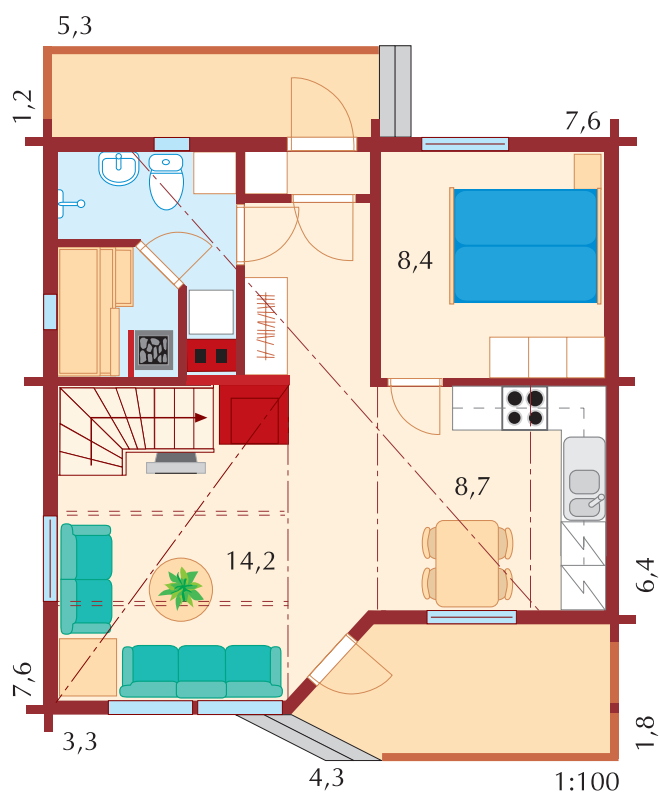

Dream collection

Lapponia House

Pinea 152/2

Pinea 152/3

Pinea 152/2

Downstairs	66,5 m ²
Upstairs	49,5 m ²
Gross floor area	116,0 m ²
Terrace	22,5 m ²
Balcony	13,5 m ²
Total area	152,0 m ²

Pinea 152/3

Downstairs	66,5 m ²
Upstairs	49,5 m ²
Gross floor area	116,0 m ²
Terrace	22,5 m ²
Balcony	13,5 m ²
Total area	152,0 m ²

Pinea 120/1

Pinea 120/2

Active life

Pinea 120/1

Downstairs	52,5 m ²
Upstairs	38,5 m ²
Gross floor area	91,0 m ²
Terrace	18,0 m ²
Balcony	12,0 m ²
Total area	121,0 m ²

Pinea 120/2

Downstairs	52,5 m ²
Upstairs	38,5 m ²
Gross floor area	91,0 m ²
Terrace	18,0 m ²
Balcony	12,0 m ²
Total area	121,0 m ²

Pinea 96

Pinea 76

Pinea 76

Downstairs	43,0 m ²
Upstairs	23,0 m ²
Gross floor area	66,0 m ²
Terrace	7,0 m ²
Balcony	3,0 m ²
Total area	76,0 m ²

Pinea 96

Downstairs	52,0 m ²
Upstairs	29,5 m ²
Gross floor area	81,5 m ²
Terrace	12,0 m ²
Balcony	3,0 m ²
Total area	95,5 m ²

Lapponia 112

Lapponia 109

Lapponia 112

Downstairs	76,0 m ²
Loft	15,5 m ²
Gross floor area	91,5 m ²
Terrace	58,5 m ²
Total area	150,0 m ²

Lapponia 109

Downstairs	69,0 m ²
Loft	15,5 m ²
Gross floor area	84,5 m ²
Terrace	38,5 m ²
Total area	123,0 m ²