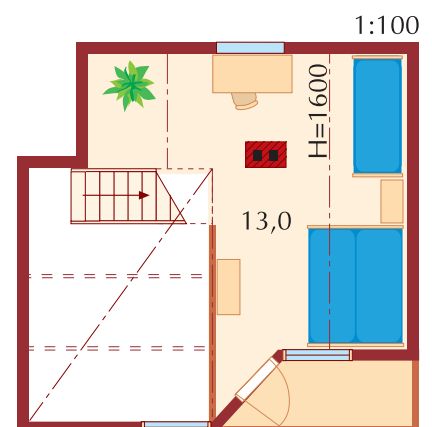

Dream collection

Lapponia House

Pinea 152/2

Pinea 152/3

Pinea 152/2

Downstairs	66,5 m ²
Upstairs	49,5 m ²
Gross floor area	116,0 m ²
Terrace	22,5 m ²
Balcony	13,5 m ²
Total area	152,0 m ²

Pinea 152/3

Downstairs	66,5 m ²
Upstairs	49,5 m ²
Gross floor area	116,0 m ²
Terrace	22,5 m ²
Balcony	13,5 m ²
Total area	152,0 m ²

Pinea 120/1

Pinea 120/2

Active life

Pinea 120/1

Downstairs	52,5 m ²
Upstairs	38,5 m ²
Gross floor area	91,0 m ²
Terrace	18,0 m ²
Balcony	12,0 m ²
Total area	121,0 m ²

Pinea 120/2

Downstairs	52,5 m ²
Upstairs	38,5 m ²
Gross floor area	91,0 m ²
Terrace	18,0 m ²
Balcony	12,0 m ²
Total area	121,0 m ²

Pinea 96

Pinea 76

Pinea 76

Downstairs	43,0 m ²
Upstairs	23,0 m ²
Gross floor area	66,0 m ²
Terrace	7,0 m ²
Balcony	3,0 m ²
Total area	76,0 m ²

Pinea 96

Downstairs	52,0 m ²
Upstairs	29,5 m ²
Gross floor area	81,5 m ²
Terrace	12,0 m ²
Balcony	3,0 m ²
Total area	95,5 m ²

Kesätunturi 105

Kesätunturi 124

Active life

Kesätunturi 124

Downstairs	87,0 m ²
Upstairs	23,5 m ²
Gross floor area	110,5 m ²
Terrace	37,0 m ²
Total area	147,5 m ²

Kesätunturi 105

Downstairs	69,0 m ²
Upstairs	16,0 m ²
Gross floor area	84,0 m ²
Terrace	36,0 m ²
Total area	120,0 m ²