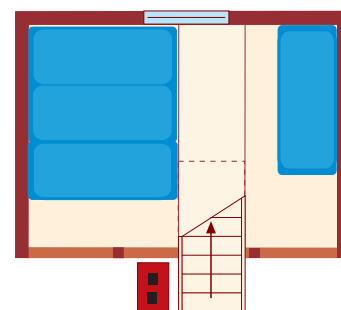

Pinea 96

Pinea 76

Pinea 76

Downstairs	43,0 m ²
Upstairs	23,0 m ²
Gross floor area	66,0 m ²
Terrace	7,0 m ²
Balcony	3,0 m ²
Total area	76,0 m ²

Pinea 96

Downstairs	52,0 m ²
Upstairs	29,5 m ²
Gross floor area	81,5 m ²
Terrace	12,0 m ²
Balcony	3,0 m ²
Total area	95,5 m ²

Kesätunturi 105

Kesätunturi 124

Active life

Kesätunturi 124

Downstairs	87,0 m ²
Upstairs	23,5 m ²
Gross floor area	110,5 m ²
Terrace	37,0 m ²
Total area	147,5 m ²

Kesätunturi 105

Downstairs	69,0 m ²
Upstairs	16,0 m ²
Gross floor area	84,0 m ²
Terrace	36,0 m ²
Total area	120,0 m ²

Lapponia 112

Lapponia 109

Lapponia 112

Downstairs	76,0 m ²
Loft	15,5 m ²
Gross floor area	91,5 m ²
Terrace	58,5 m ²
Total area	150,0 m ²

Lapponia 109

Downstairs	69,0 m ²
Loft	15,5 m ²
Gross floor area	84,5 m ²
Terrace	38,5 m ²
Total area	123,0 m ²

Polaria 84/1

Polaria 84/4

Polaria 84/1

Gross floor area	77,5 m ²
Terrace	6,5 m ²
Total area	84,0 m ²

Polaria 84/4

Downstairs	81,5 m ²
Loft	12,0 m ²
Gross floor area	93,5 m ²
Terrace	15,5 m ²
Total area	109,0 m ²