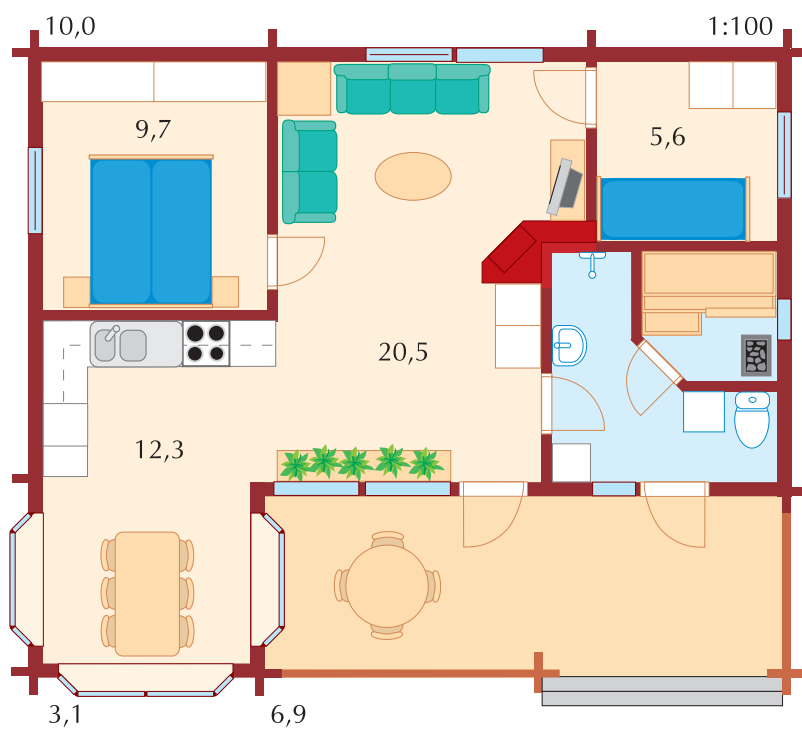

Dream collection

Lapponia House

Pinea 152/2

Pinea 152/3

Pinea 152/2

Downstairs	66,5 m ²
Upstairs	49,5 m ²
Gross floor area	116,0 m ²
Terrace	22,5 m ²
Balcony	13,5 m ²
Total area	152,0 m ²

Pinea 152/3

Downstairs	66,5 m ²
Upstairs	49,5 m ²
Gross floor area	116,0 m ²
Terrace	22,5 m ²
Balcony	13,5 m ²
Total area	152,0 m ²

Kesätunturi 105

Kesätunturi 124

Active life

Kesätunturi 124

Downstairs	87,0 m ²
Upstairs	23,5 m ²
Gross floor area	110,5 m ²
Terrace	37,0 m ²
Total area	147,5 m ²

Kesätunturi 105

Downstairs	69,0 m ²
Upstairs	16,0 m ²
Gross floor area	84,0 m ²
Terrace	36,0 m ²
Total area	120,0 m ²

Polaria 84/1

Polaria 84/4

Polaria 84/1

Gross floor area	77,5 m ²
Terrace	6,5 m ²
Total area	84,0 m ²

Polaria 84/4

Downstairs	81,5 m ²
Loft	12,0 m ²
Gross floor area	93,5 m ²
Terrace	15,5 m ²
Total area	109,0 m ²

Polaria 83/2

Polaria 83/1

Active life

Polaria 83/2

Gross floor area 64,5 m²
Terrace 16,0 m²
Total area 83,5 m²

Polaria 83/1

Gross floor area 64,5 m²
Terrace 16,0 m²
Total area 83,5 m²