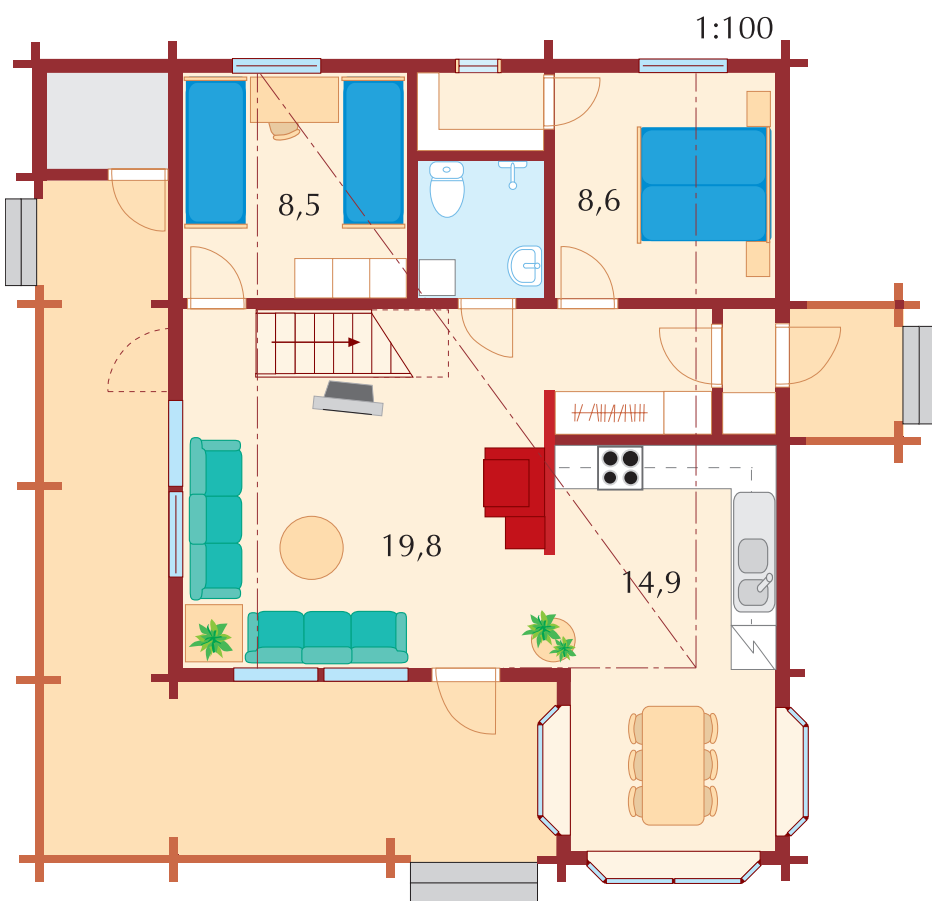

Dream collection

Lapponia House

Pinea 152/2

Pinea 152/3

Pinea 152/2

Downstairs	66,5 m ²
Upstairs	49,5 m ²
Gross floor area	116,0 m ²
Terrace	22,5 m ²
Balcony	13,5 m ²
Total area	152,0 m ²

Pinea 152/3

Downstairs	66,5 m ²
Upstairs	49,5 m ²
Gross floor area	116,0 m ²
Terrace	22,5 m ²
Balcony	13,5 m ²
Total area	152,0 m ²

Pinea 120/1

Pinea 120/2

Active life

Pinea 120/1

Downstairs	52,5 m ²
Upstairs	38,5 m ²
Gross floor area	91,0 m ²
Terrace	18,0 m ²
Balcony	12,0 m ²
Total area	121,0 m ²

Pinea 120/2

Downstairs	52,5 m ²
Upstairs	38,5 m ²
Gross floor area	91,0 m ²
Terrace	18,0 m ²
Balcony	12,0 m ²
Total area	121,0 m ²

Pinea 96

Pinea 76

Pinea 76

Downstairs	43,0 m ²
Upstairs	23,0 m ²
Gross floor area	66,0 m ²
Terrace	7,0 m ²
Balcony	3,0 m ²
Total area	76,0 m ²

Pinea 96

Downstairs	52,0 m ²
Upstairs	29,5 m ²
Gross floor area	81,5 m ²
Terrace	12,0 m ²
Balcony	3,0 m ²
Total area	95,5 m ²

Polaria 84/1

Polaria 84/4

Polaria 84/1

Gross floor area	77,5 m ²
Terrace	6,5 m ²
Total area	84,0 m ²

Polaria 84/4

Downstairs	81,5 m ²
Loft	12,0 m ²
Gross floor area	93,5 m ²
Terrace	15,5 m ²
Total area	109,0 m ²