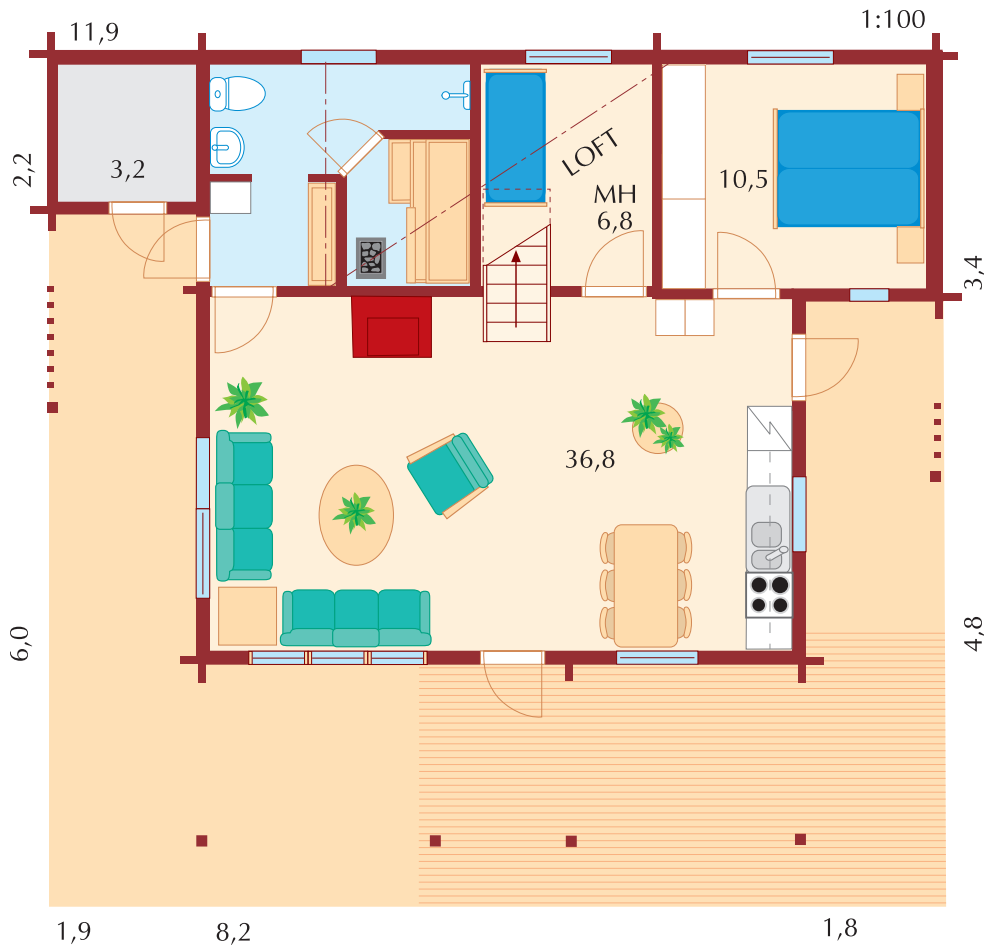

Pinea 96

Pinea 76

Pinea 76

Downstairs	43,0 m ²
Upstairs	23,0 m ²
Gross floor area	66,0 m ²
Terrace	7,0 m ²
Balcony	3,0 m ²
Total area	76,0 m ²

Pinea 96

Downstairs	52,0 m ²
Upstairs	29,5 m ²
Gross floor area	81,5 m ²
Terrace	12,0 m ²
Balcony	3,0 m ²
Total area	95,5 m ²

Kesätunturi 105

Kesätunturi 124

Active life

Kesätunturi 124

Downstairs	87,0 m ²
Upstairs	23,5 m ²
Gross floor area	110,5 m ²
Terrace	37,0 m ²
Total area	147,5 m ²

Kesätunturi 105

Downstairs	69,0 m ²
Upstairs	16,0 m ²
Gross floor area	84,0 m ²
Terrace	36,0 m ²
Total area	120,0 m ²

Lapponia 112

Lapponia 109

Lapponia 112

Downstairs	76,0 m ²
Loft	15,5 m ²
Gross floor area	91,5 m ²
Terrace	58,5 m ²
Total area	150,0 m ²

Lapponia 109

Downstairs	69,0 m ²
Loft	15,5 m ²
Gross floor area	84,5 m ²
Terrace	38,5 m ²
Total area	123,0 m ²

Polaria 84/1

Polaria 84/4

Polaria 84/1

Gross floor area	77,5 m ²
Terrace	6,5 m ²
Total area	84,0 m ²

Polaria 84/4

Downstairs	81,5 m ²
Loft	12,0 m ²
Gross floor area	93,5 m ²
Terrace	15,5 m ²
Total area	109,0 m ²