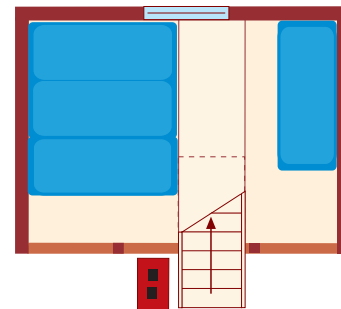

Dream collection

Lapponia House

Pinea 152/2

Pinea 152/3

Pinea 152/2

Downstairs	66,5 m ²
Upstairs	49,5 m ²
Gross floor area	116,0 m ²
Terrace	22,5 m ²
Balcony	13,5 m ²
Total area	152,0 m ²

Pinea 152/3

Downstairs	66,5 m ²
Upstairs	49,5 m ²
Gross floor area	116,0 m ²
Terrace	22,5 m ²
Balcony	13,5 m ²
Total area	152,0 m ²

Pinea 96

Pinea 76

Pinea 76

Downstairs	43,0 m ²
Upstairs	23,0 m ²
Gross floor area	66,0 m ²
Terrace	7,0 m ²
Balcony	3,0 m ²
Total area	76,0 m ²

Pinea 96

Downstairs	52,0 m ²
Upstairs	29,5 m ²
Gross floor area	81,5 m ²
Terrace	12,0 m ²
Balcony	3,0 m ²
Total area	95,5 m ²

Kesätunturi 105

Kesätunturi 124

Active life

Kesätunturi 124

Downstairs	87,0 m ²
Upstairs	23,5 m ²
Gross floor area	110,5 m ²
Terrace	37,0 m ²
Total area	147,5 m ²

Kesätunturi 105

Downstairs	69,0 m ²
Upstairs	16,0 m ²
Gross floor area	84,0 m ²
Terrace	36,0 m ²
Total area	120,0 m ²

Lapponia 112

Lapponia 109

Lapponia 112

Downstairs	76,0 m ²
Loft	15,5 m ²
Gross floor area	91,5 m ²
Terrace	58,5 m ²
Total area	150,0 m ²

Lapponia 109

Downstairs	69,0 m ²
Loft	15,5 m ²
Gross floor area	84,5 m ²
Terrace	38,5 m ²
Total area	123,0 m ²