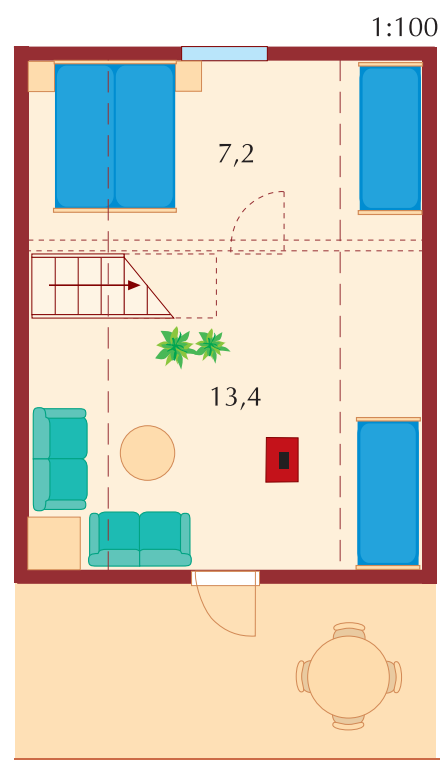

Dream collection

Lapponia House

Pinea 152/2

Pinea 152/3

Pinea 152/2

Downstairs	66,5 m ²
Upstairs	49,5 m ²
Gross floor area	116,0 m ²
Terrace	22,5 m ²
Balcony	13,5 m ²
Total area	152,0 m ²

Pinea 152/3

Downstairs	66,5 m ²
Upstairs	49,5 m ²
Gross floor area	116,0 m ²
Terrace	22,5 m ²
Balcony	13,5 m ²
Total area	152,0 m ²

Pinea 120/1

Pinea 120/2

Active life

Pinea 120/1

Downstairs	52,5 m ²
Upstairs	38,5 m ²
Gross floor area	91,0 m ²
Terrace	18,0 m ²
Balcony	12,0 m ²
Total area	121,0 m ²

Pinea 120/2

Downstairs	52,5 m ²
Upstairs	38,5 m ²
Gross floor area	91,0 m ²
Terrace	18,0 m ²
Balcony	12,0 m ²
Total area	121,0 m ²

Pinea 96

Pinea 76

Pinea 76

Downstairs	43,0 m ²
Upstairs	23,0 m ²
Gross floor area	66,0 m ²
Terrace	7,0 m ²
Balcony	3,0 m ²
Total area	76,0 m ²

Pinea 96

Downstairs	52,0 m ²
Upstairs	29,5 m ²
Gross floor area	81,5 m ²
Terrace	12,0 m ²
Balcony	3,0 m ²
Total area	95,5 m ²

Polaria 84/1

Polaria 84/4

Polaria 84/1

Gross floor area	77,5 m ²
Terrace	6,5 m ²
Total area	84,0 m ²

Polaria 84/4

Downstairs	81,5 m ²
Loft	12,0 m ²
Gross floor area	93,5 m ²
Terrace	15,5 m ²
Total area	109,0 m ²