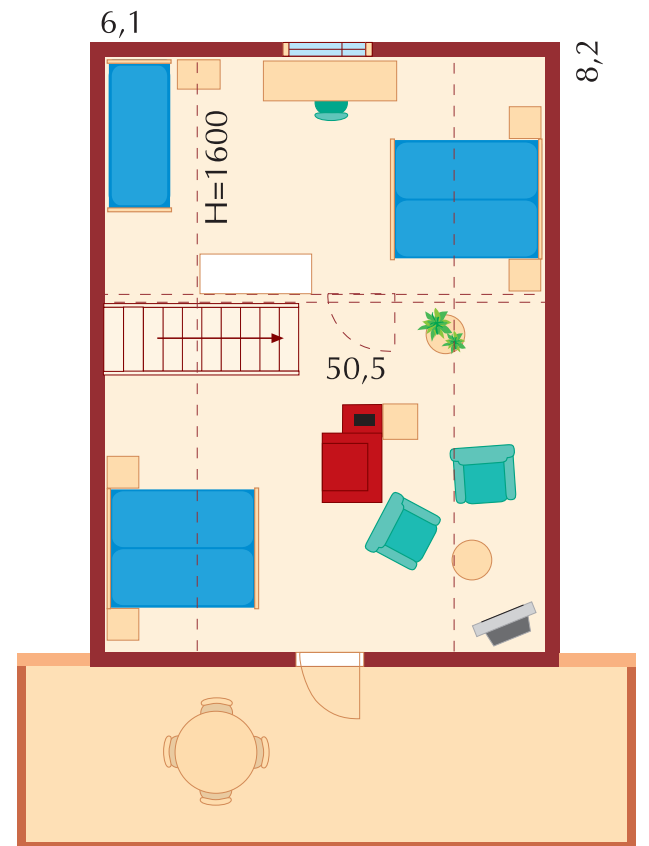

Dream collection

Lapponia House

Pinea 152/2

Pinea 152/3

Pinea 152/2

Downstairs	66,5 m ²
Upstairs	49,5 m ²
Gross floor area	116,0 m ²
Terrace	22,5 m ²
Balcony	13,5 m ²
Total area	152,0 m ²

Pinea 152/3

Downstairs	66,5 m ²
Upstairs	49,5 m ²
Gross floor area	116,0 m ²
Terrace	22,5 m ²
Balcony	13,5 m ²
Total area	152,0 m ²

Pinea 120/1

Pinea 120/2

Active life

Pinea 120/1

Downstairs	52,5 m ²
Upstairs	38,5 m ²
Gross floor area	91,0 m ²
Terrace	18,0 m ²
Balcony	12,0 m ²
Total area	121,0 m ²

Pinea 120/2

Downstairs	52,5 m ²
Upstairs	38,5 m ²
Gross floor area	91,0 m ²
Terrace	18,0 m ²
Balcony	12,0 m ²
Total area	121,0 m ²

Pinea 96

Pinea 76

Pinea 76

Downstairs	43,0 m ²
Upstairs	23,0 m ²
Gross floor area	66,0 m ²
Terrace	7,0 m ²
Balcony	3,0 m ²
Total area	76,0 m ²

Pinea 96

Downstairs	52,0 m ²
Upstairs	29,5 m ²
Gross floor area	81,5 m ²
Terrace	12,0 m ²
Balcony	3,0 m ²
Total area	95,5 m ²

Lapponia 112

Lapponia 109

Lapponia 112

Downstairs	76,0 m ²
Loft	15,5 m ²
Gross floor area	91,5 m ²
Terrace	58,5 m ²
Total area	150,0 m ²

Lapponia 109

Downstairs	69,0 m ²
Loft	15,5 m ²
Gross floor area	84,5 m ²
Terrace	38,5 m ²
Total area	123,0 m ²