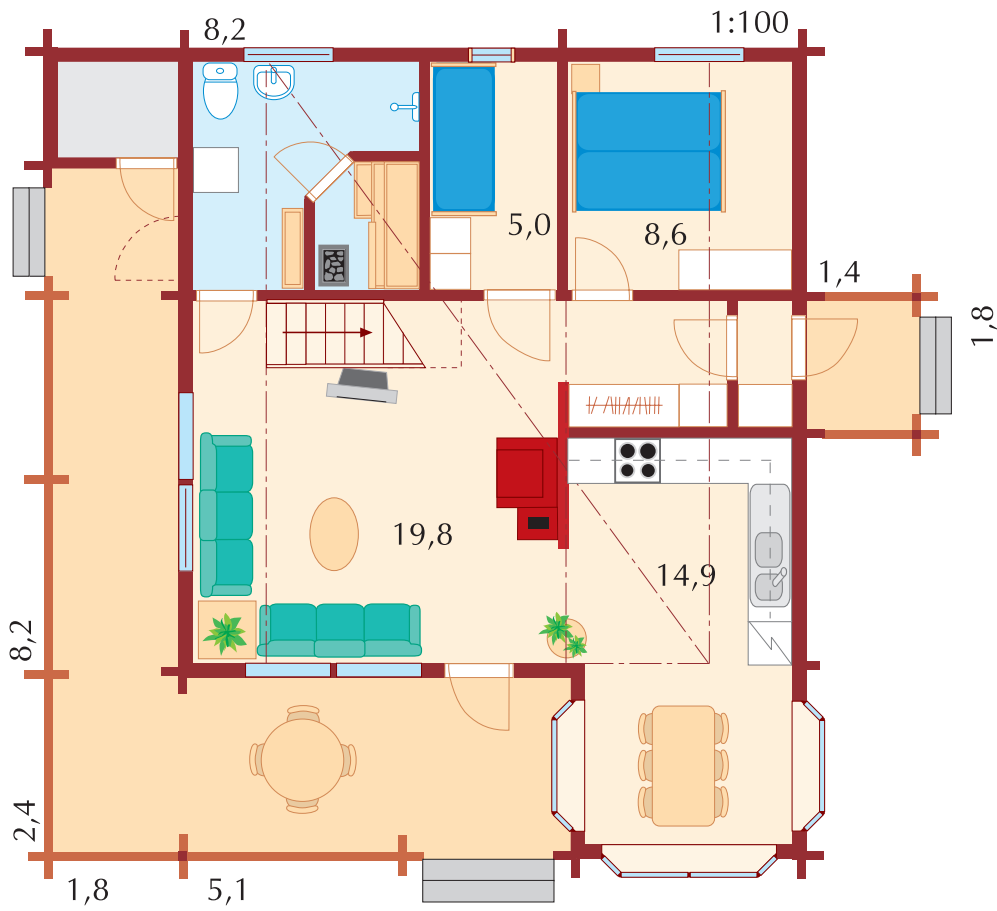

Dream collection

Lapponia House

Pinea 152/2

Pinea 152/3

Pinea 152/2

Downstairs	66,5 m ²
Upstairs	49,5 m ²
Gross floor area	116,0 m ²
Terrace	22,5 m ²
Balcony	13,5 m ²
Total area	152,0 m ²

Pinea 152/3

Downstairs	66,5 m ²
Upstairs	49,5 m ²
Gross floor area	116,0 m ²
Terrace	22,5 m ²
Balcony	13,5 m ²
Total area	152,0 m ²

Pinea 120/1

Pinea 120/2

Active life

Pinea 120/1

Downstairs	52,5 m ²
Upstairs	38,5 m ²
Gross floor area	91,0 m ²
Terrace	18,0 m ²
Balcony	12,0 m ²
Total area	121,0 m ²

Pinea 120/2

Downstairs	52,5 m ²
Upstairs	38,5 m ²
Gross floor area	91,0 m ²
Terrace	18,0 m ²
Balcony	12,0 m ²
Total area	121,0 m ²

Pinea 96

Pinea 76

Pinea 76

Downstairs	43,0 m ²
Upstairs	23,0 m ²
Gross floor area	66,0 m ²
Terrace	7,0 m ²
Balcony	3,0 m ²
Total area	76,0 m ²

Pinea 96

Downstairs	52,0 m ²
Upstairs	29,5 m ²
Gross floor area	81,5 m ²
Terrace	12,0 m ²
Balcony	3,0 m ²
Total area	95,5 m ²

Polaria 84/1

Polaria 84/4

Polaria 84/1

Gross floor area	77,5 m ²
Terrace	6,5 m ²
Total area	84,0 m ²

Polaria 84/4

Downstairs	81,5 m ²
Loft	12,0 m ²
Gross floor area	93,5 m ²
Terrace	15,5 m ²
Total area	109,0 m ²